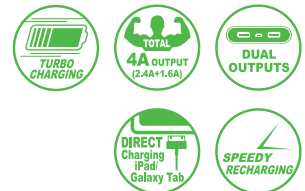

GP781

- Built-in 8000mAh lithium battery
- Turbo Charging with 2.4A output
- Speedy recharging with 1.5A input
- Dual (2X) USB output (2.4A + 1.6A) for charging two devices at the same time
- Able to charge iPad / Galaxy Tab directly (No extra connector needed)
- Anti-slip surface finishing
- 4-level LED power status indicators
- Input current: 1.5A
- Output current: 2.4A+1.6A
  (dual output)
- Dimension: 126 x 77.5 x 19.5mm

Available color :