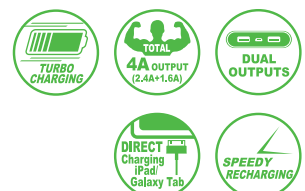

GP701

- Built-in 10000mAh lithium battery
- Turbo Charging with 2.4A output
- Speedy recharging with 1.5A input
- Dual (2X) USB output (2.4A + 1.6A) for charging two devices at the same time
- Able to charge iPad / Galaxy Tab directly (No extra connector needed)
- Anti-slip surface finishing
- 4-level LED power status indicators
- Input current: 1.5A
- Output current: 2.4A + 1.6A
  (dual output)
- Dimension: 126 x 77.5 x 19.5mm

Available color :